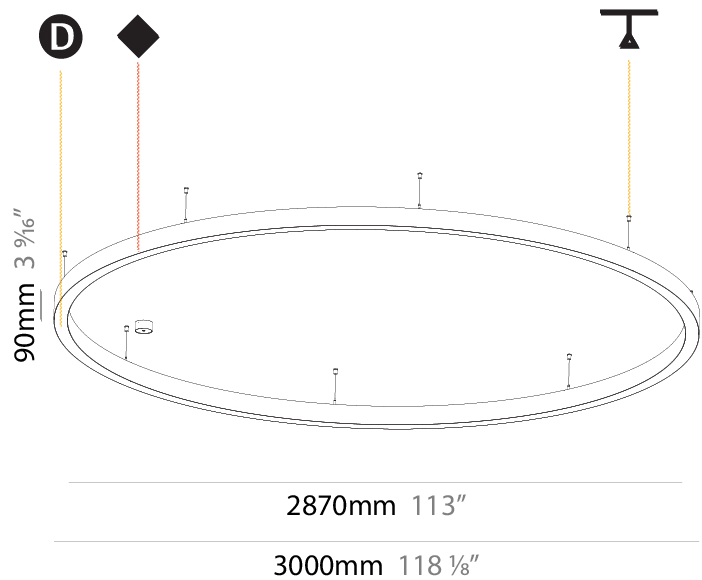

GENERAL

Series: Glorious
Subseries: Glorious Slim
Brand: Prolicht
Division: Architectural
Mounting Type: Suspension
Mounting Location: Ceiling
Subcategory: Ambient

PHYSICAL

Shape: Round
Diameter (mm): 3000
Diameter (in): 118 1/8
Depth (mm): 90
Depth (in): 3 9/16
Max. Overall Height (mm): 2090
Max. Overall Height (in): 82 5/16
Light Distribution: Direct
Weight (kg): 27.55
Weight (lbs): 60.75
Diffuser: PMMA - Opal or Micro-Prism
Fixture Finish: SSR / BKV / CWI / CRY / HAB / LAG / UFT / ITA / RUA / RUR / MIC / FTG / MYG / TWT / LOD / PUS / FRO / FUP / KIA / POP / BLS / SPG / MEY / GOH / GUM / CHC / COM / ABZ / JAG / OBR / MOS / ROR
Fixture Material: Aluminum
Cable Details: 2000mm or 6000mm Transparent Cable

ELECTRICAL

Lamp Type: LED (Zhaga Standard)
Input Wattage (W): 227.2
Total Output Wattage (W): 192
Dimming: Tri-Mode (Non-Dimming and Phase Dimming (120Vac only) and 0-10V Dimming)
Driver Included: Yes
Driver Location: Integrated
Driver Type: Constant Current - Universal
Driver Class: Class 2
Input Voltage (V): 120 - 277
Constant Current (MA): 350

LED

Color Temperature (°K): 3000 / 3500 / 4000
Max. Delivered Lumen (lm): 27160 / 27724 / 28290
CRI: >80 CRI
Efficiency (%): 88
Lamp Life (hrs): 50000

OPTICAL

RATINGS AND CERTIFICATIONS

Certified By: Certified for North American Standards
IP rating: IP20