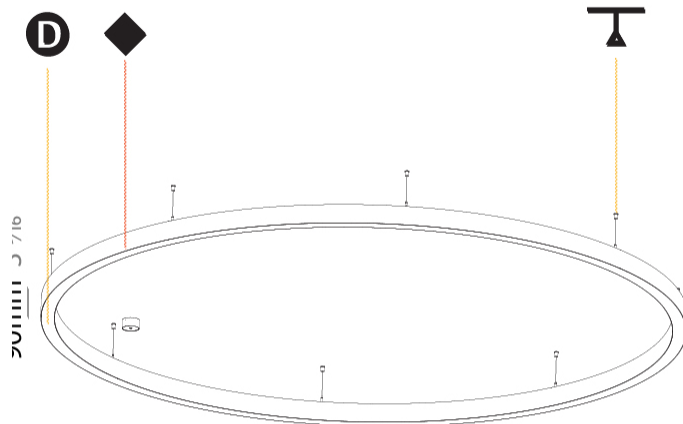

GENERAL

Series: Glorious
Subseries: Glorious Slim
Brand: Prolicht
Division: Architectural
Mounting Type: Suspension
Mounting Location: Ceiling
Subcategory: Ambient

PHYSICAL

Shape: Round
Diameter (mm): 3000
Diameter (in): 118 7/8
Height (mm): 90
Height (in): 3 9/16
Max. Overall Height (mm): 2090
Max. Overall Height (in): 82 5/16
Light Distribution: Direct / Indirect
Weight (kg): 31.716
Weight (lbs): 69.93
Diffuser: [PMMA - Opal or Micro-Prism](#)
Fixture Finish: [SSR / BKV / CWI / CRY / HAB / LAG / UFT / ITA / RUA / RUR / MIC / FTG / MYG / TWT / LOD / PUS / FRO / FUP / KIA / POP / BLS / SPG / MEY / GOH / GUM / CHC / COM / ABZ / JAG / OBR / MOS / ROR](#)
Fixture Material: Aluminum
Cable Details: 2000mm or 6000mm Transparent Cable

ELECTRICAL

Lamp Type: LED (Zhaga Standard)
Input Wattage (W): 224 / 112
Total Output Wattage (W): 192 / 84
Dimming: [Tri-Mode (Non-Dimming and Phase Dimming (120Vac only) and 0-10V Dimming)](#)
Driver Included: Yes
Driver Location: Integrated
Driver Type: Constant Current - Universal
Driver Class: Class 2
Input Voltage (V): 120 - 277
Constant Current (MA): 350

LED

[Color Temperature (°K): 3000 / 3500 / 4000](#)
Max. Delivered Lumen (lm): 38980 / 39798 / 40610
CRI: >80 CRI
Lamp Life (hrs): 50000

OPTICAL

RATINGS AND CERTIFICATIONS

Certified By: Certified for North American Standards
IP rating: IP20

2870mm 113"

3000mm 118 7/8"