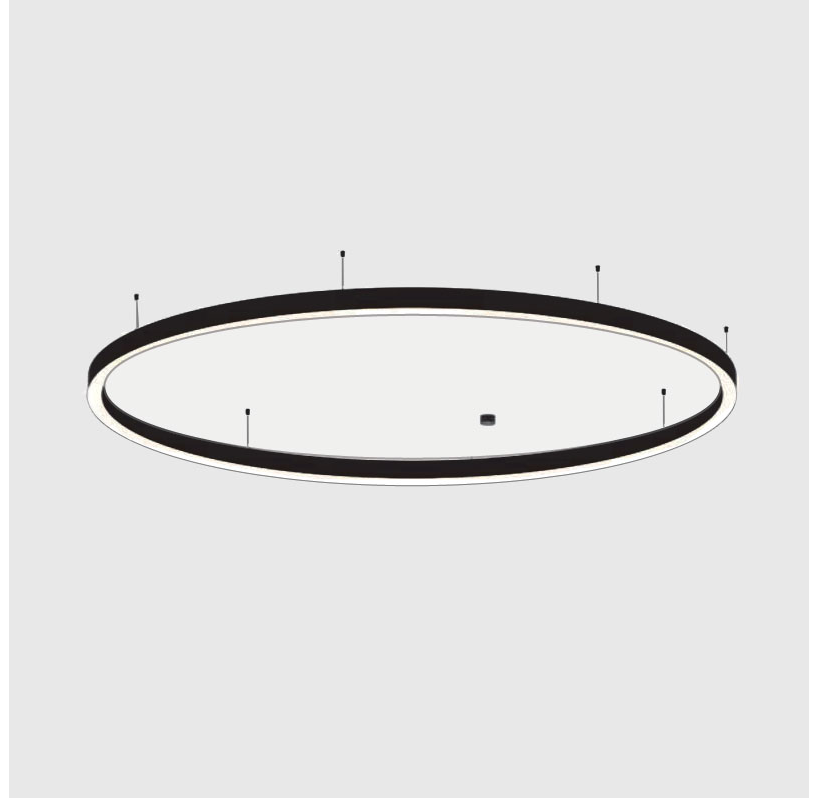

GENERAL

Series: Glorious
 Subseries: Glorious Slim
 Brand: Prolicht
 Division: Architectural
 Mounting Type: Suspension
 Mounting Location: Ceiling
 Subcategory: Ambient

PHYSICAL

Shape: Round
 Diameter (mm): 3000
 Diameter (in): 118 7/8
 Height (mm): 90
 Height (in): 3 9/16
 Max. Overall Height (mm): 2090
 Max. Overall Height (in): 82 5/16
 Light Distribution: Direct / Indirect
 Weight (kg): 31.716
 Weight (lbs): 69.93
 Diffuser: [PMMA - Opal or Micro-Prism](#)
 Fixture Finish: [SSR / BKV / CWI / CRY / HAB / LAG / UFT / ITA / RUA / RUR / MIC / FTG / MYG / TWT / LOD / PUS / FRO / FUP / KIA / POP / BLS / SPG / MEY / GOH / GUM / CHC / COM / ABZ / JAG / OBR / MOS / ROR](#)
 Fixture Material: Aluminum
 Cable Details: 2000mm or 6000mm Transparent Cable

2870mm 113"

3000mm 118 7/8"

GLORIOUS SLIM SUSPENSION

A30553-

base number LED Dimming Color Temperature Finishes (Diamond) Diffuser Options Cable Options

- To build a product code in our configurator select the specify button on the base model # product page
- To build a manual product code on this datasheet choose from the options listed below in blue font and add the suffix to the base model #

GENERAL

Series: Glorious
 Subseries: Glorious Slim
 Brand: Prolicht
 Division: Architectural
 Mounting Type: Suspension
 Mounting Location: Ceiling
 Subcategory: Ambient

PHYSICAL

Shape: Round
 Diameter (mm): 3000
 Diameter (in): 118 1/8
 Depth (mm): 90
 Depth (in): 3 9/16
 Max. Overall Height (mm): 2090
 Max. Overall Height (in): 82 5/16
 Light Distribution: Direct
 Weight (kg): 27.55
 Weight (lbs): 60.75
 Diffuser: PMMA - Opal or Micro-Prism
 Fixture Finish: SSR / BKV / CWI / CRY / HAB / LAG / UFT / ITA / RUA / RUR / MIC / FTG / MYG / TWT / LOD / PUS / FRO / FUP / KIA / POP / BLS / SPG / MEY / GOH / GUM / CHC / COM / ABZ / JAG / OBR / MOS / ROR
 Fixture Material: Aluminum
 Cable Details: 2000mm or 6000mm Transparent Cable